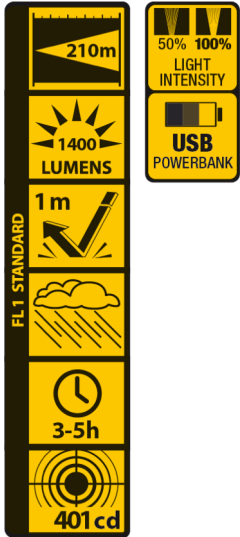

10 Watt LED Working Lamp • 1400 Lumen Power

M-WKL-018

Function	100% - 50% - Off USB powerbank function, output 5V 1A LED charging status indicator
LED Type	10 Watt LED
Light Output	1400 lumens
Beam Distance	210m
Run Time	100% = 3h / 50% = 5.5h
Water Resistance	IP64
Material	Aluminium/plastic
Color	Black and yellow
Battery operated	1x 4000mAh Lithium batterie pack included
Accessory	USB cable
Dimensions	14.80cm x 14.80cm x 4.10cm
Packaging	1 piece in colorbox
EAN	0884620056582